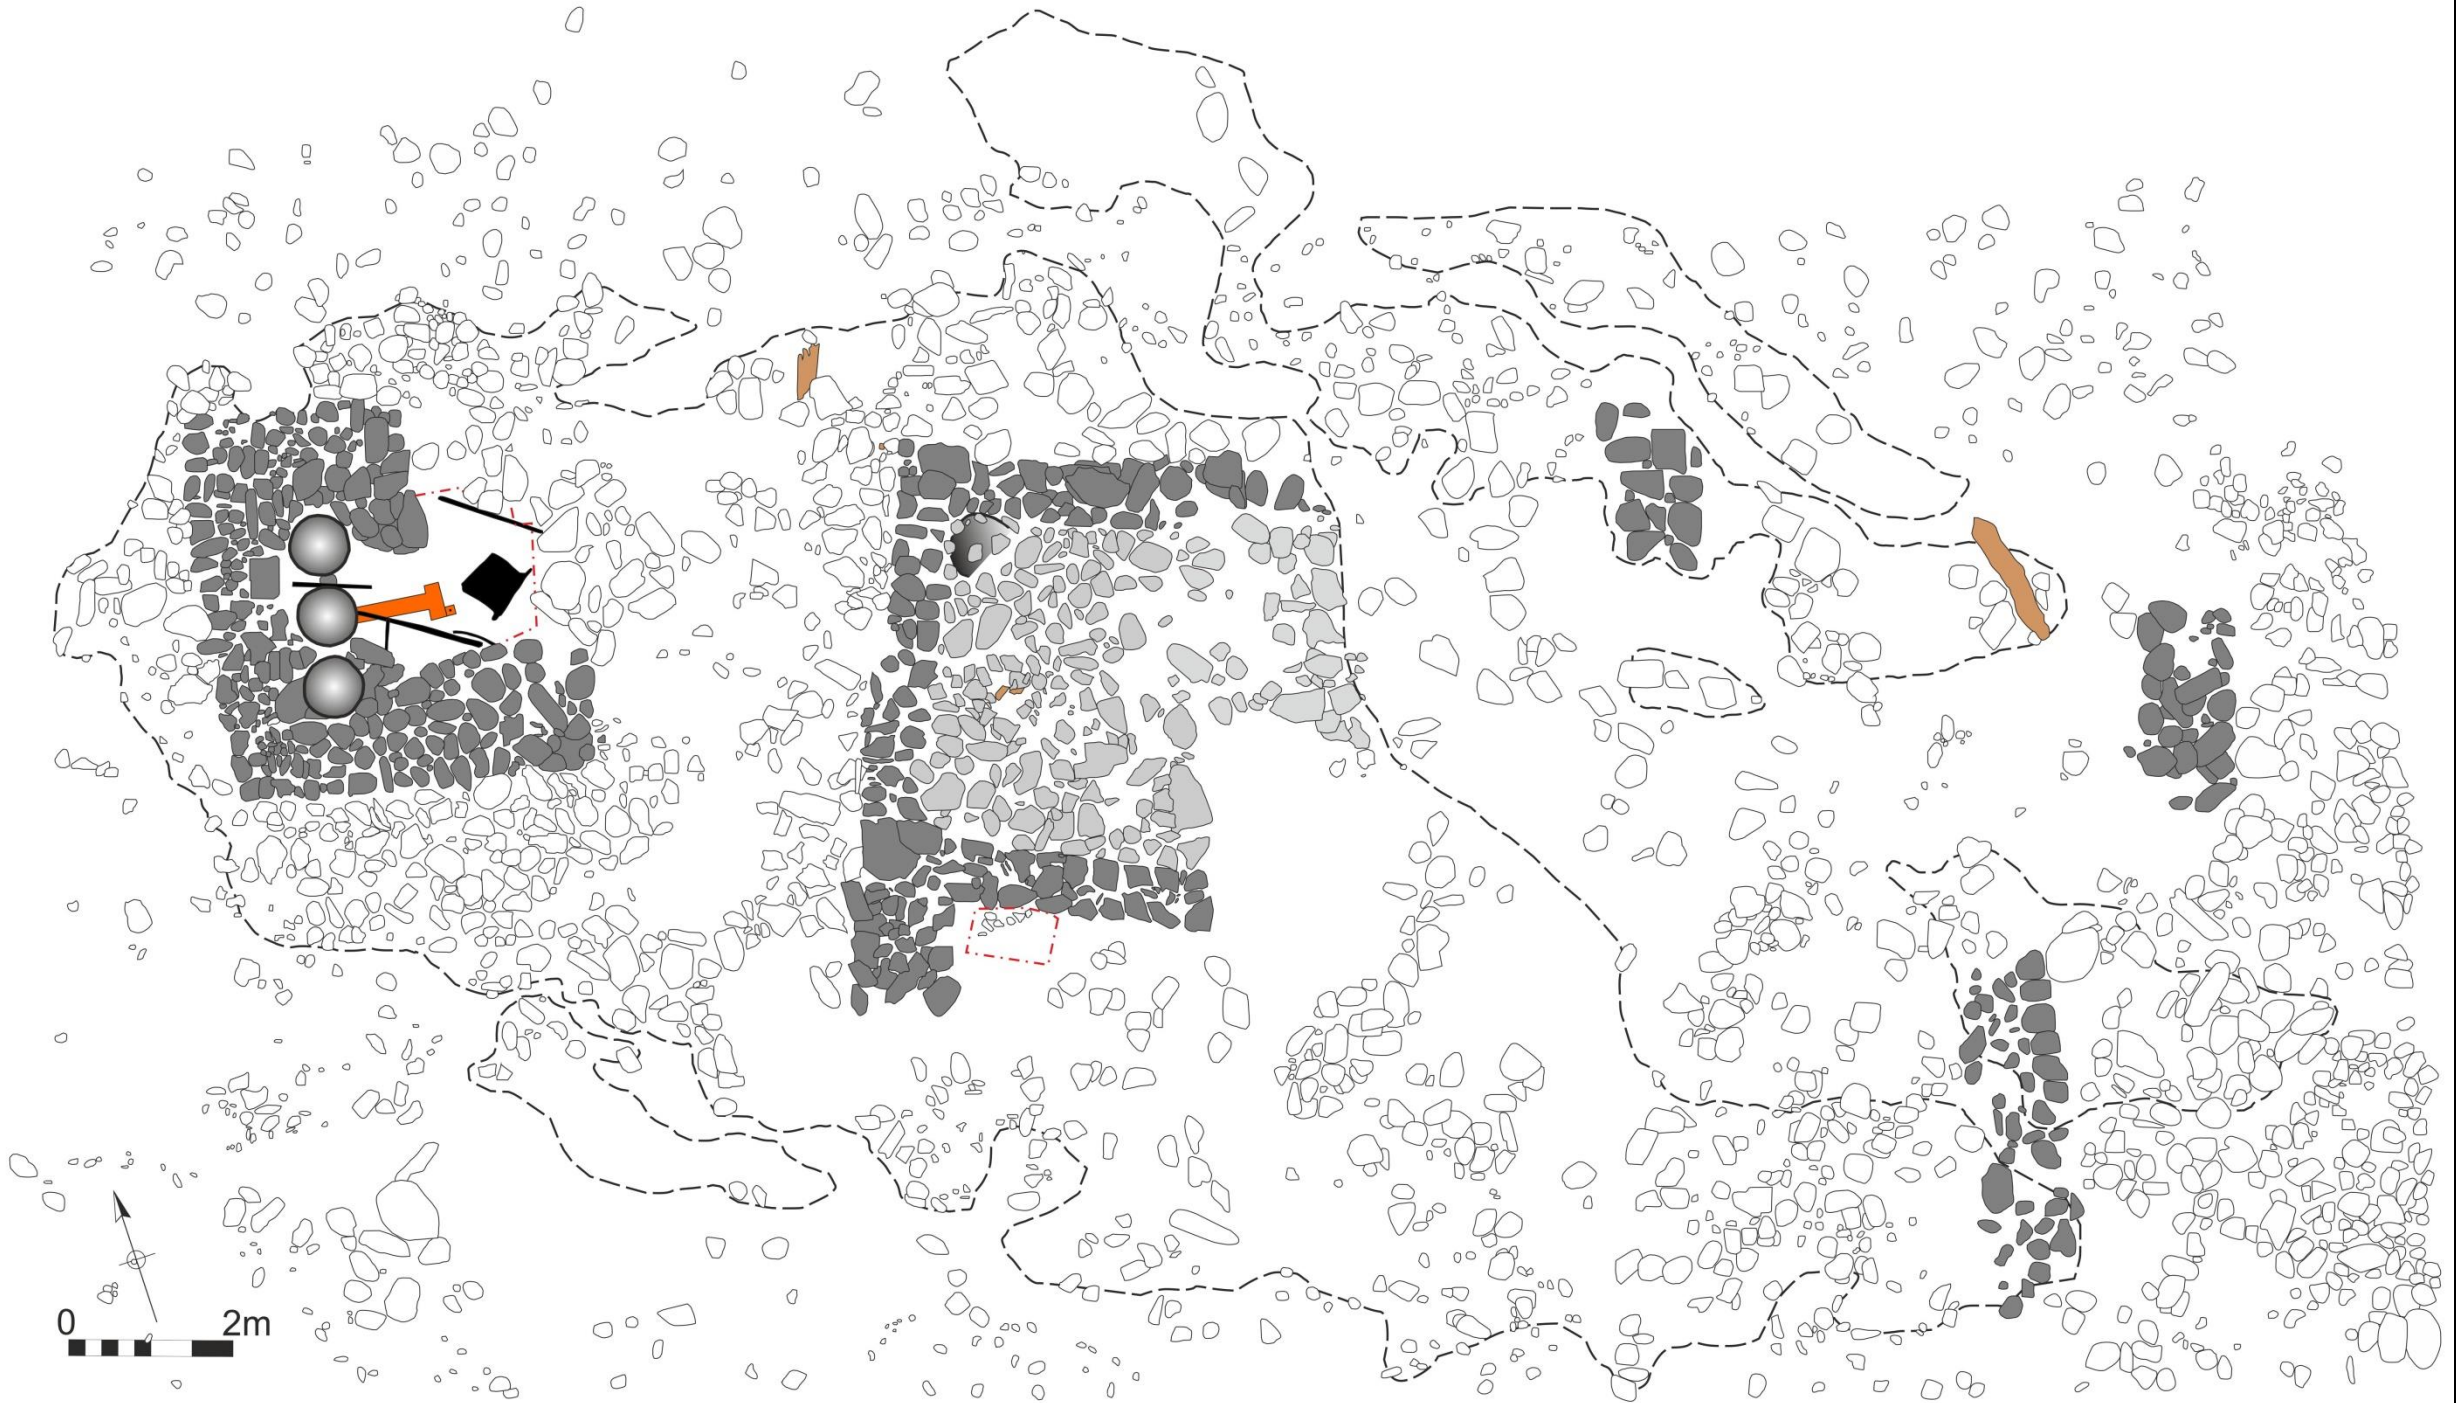

South Georgia

Archaeological Project

Elsehul

1970s

1975

1990

1999

1999

2005

2017

2004

2014

2017

2019

Drone view 2017

Drone & ground view 2017

Albatross Cove, Cooper Bay

Bird Island

Wilson Harbour

Wilson Harbour hearth

Photogrammetry

Seal "run"

0 2m

Scaled 'trace' drawing

Smeerenburg whaling station, Svalbard

Source: Thuestad et al. 2015

Larsen Harbour pot

UNIVERSITY OF
CAMBRIDGE

CAMBRIDGE
ARCHAEOLOGICAL UNIT

McDonald Institute
for Archaeological
Research

SHACKLETON