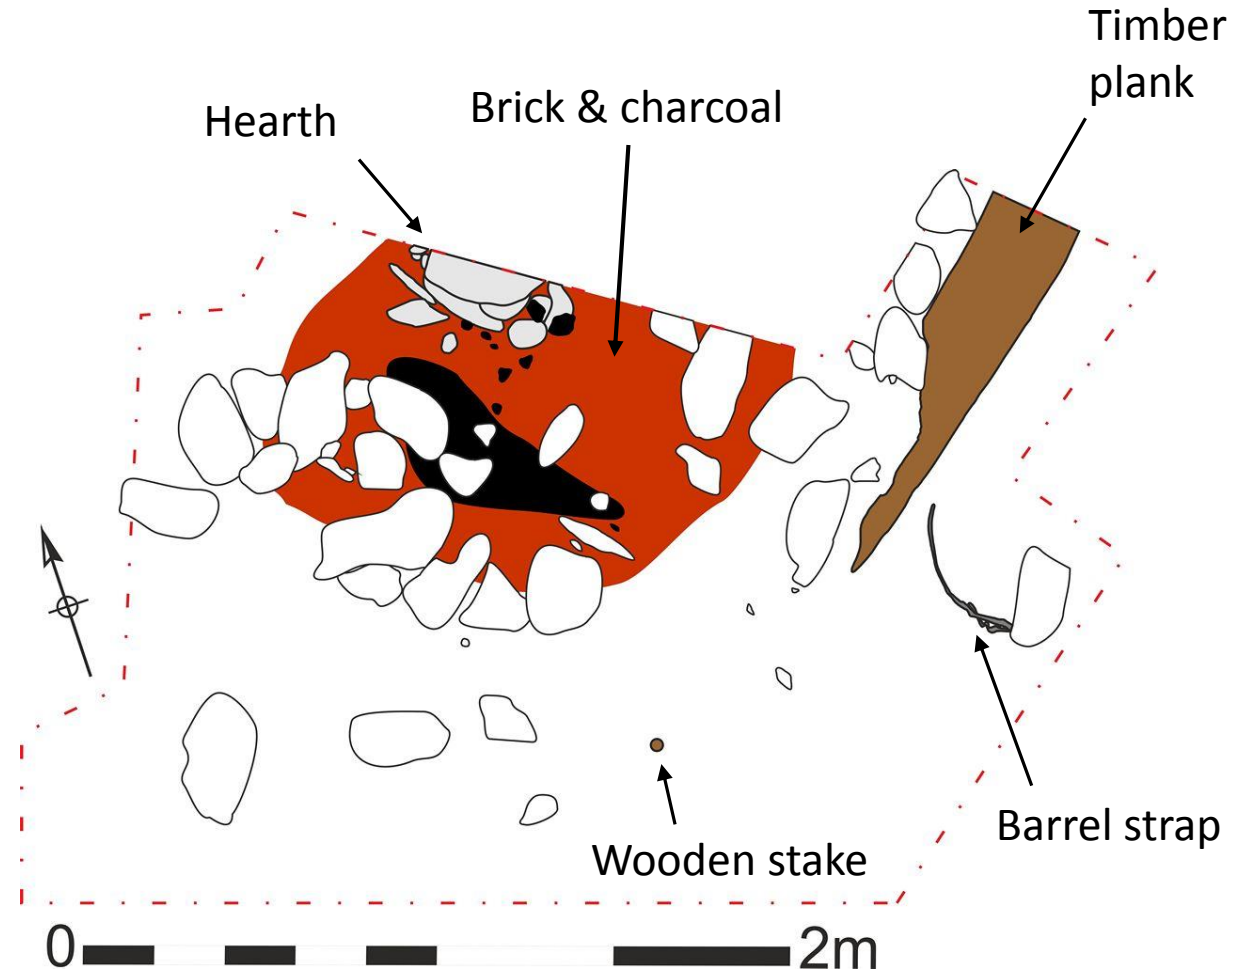

Albatross Cove, Cooper Bay

Bird Island

Wilson Harbour

Wilson Harbour hearth

Photogrammetry

Seal "run"

0 2m

Scaled 'trace' drawing

Smeerenburg whaling station, Svalbard

Source: Thuestad et al. 2015

Larsen Harbour pot

UNIVERSITY OF
CAMBRIDGE

CAMBRIDGE
ARCHAEOLOGICAL UNIT

McDonald Institute
for Archaeological
Research

SHACKLETON