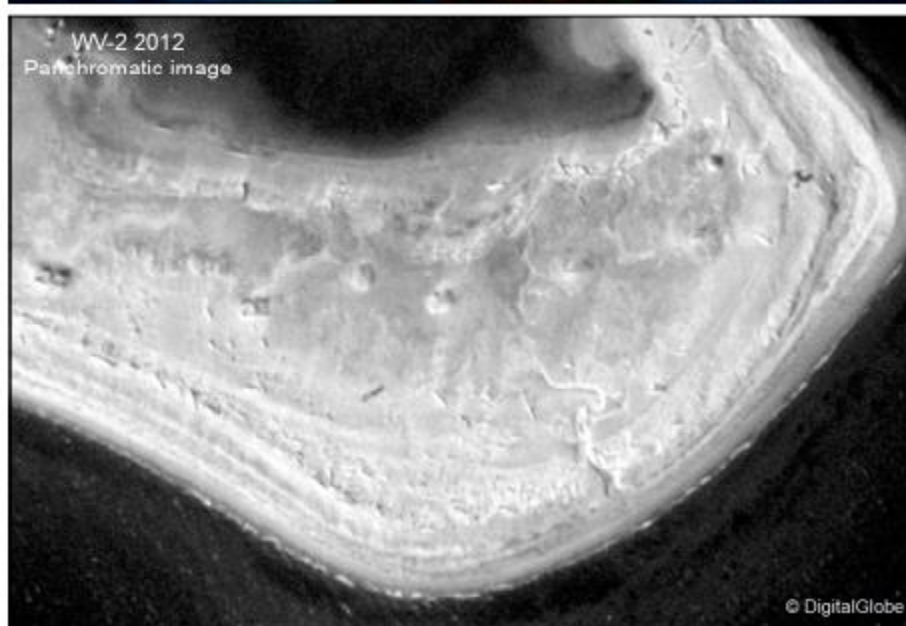

Albatross Cove, Cooper Bay

Bird Island

Wilson Harbour

Wilson Harbour hearth

Photogrammetry

Seal "run"

0 2m

Scaled 'trace' drawing

Smeerenburg whaling station, Svalbard

Source: Thuestad et al. 2015

Larsen Harbour pot

UNIVERSITY OF
CAMBRIDGE

CAMBRIDGE
ARCHAEOLOGICAL UNIT

McDonald Institute
for Archaeological
Research

SHACKLETON