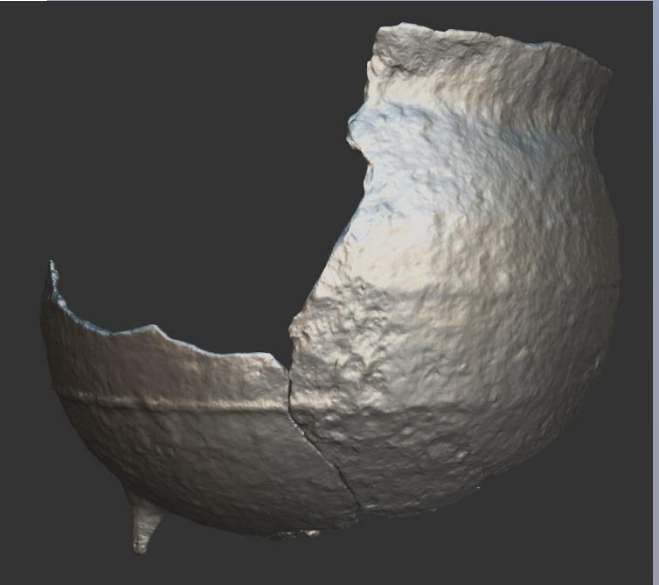

Albatross Cove, Cooper Bay

Bird Island

Wilson Harbour

Wilson Harbour hearth

Photogrammetry

Seal "run"

0 2m

Scaled 'trace' drawing

Smeerenburg whaling station, Svalbard

Source: Thuestad et al. 2015

Larsen Harbour pot

UNIVERSITY OF
CAMBRIDGE

CAMBRIDGE
ARCHAEOLOGICAL UNIT

McDonald Institute
for Archaeological
Research

SHACKLETON