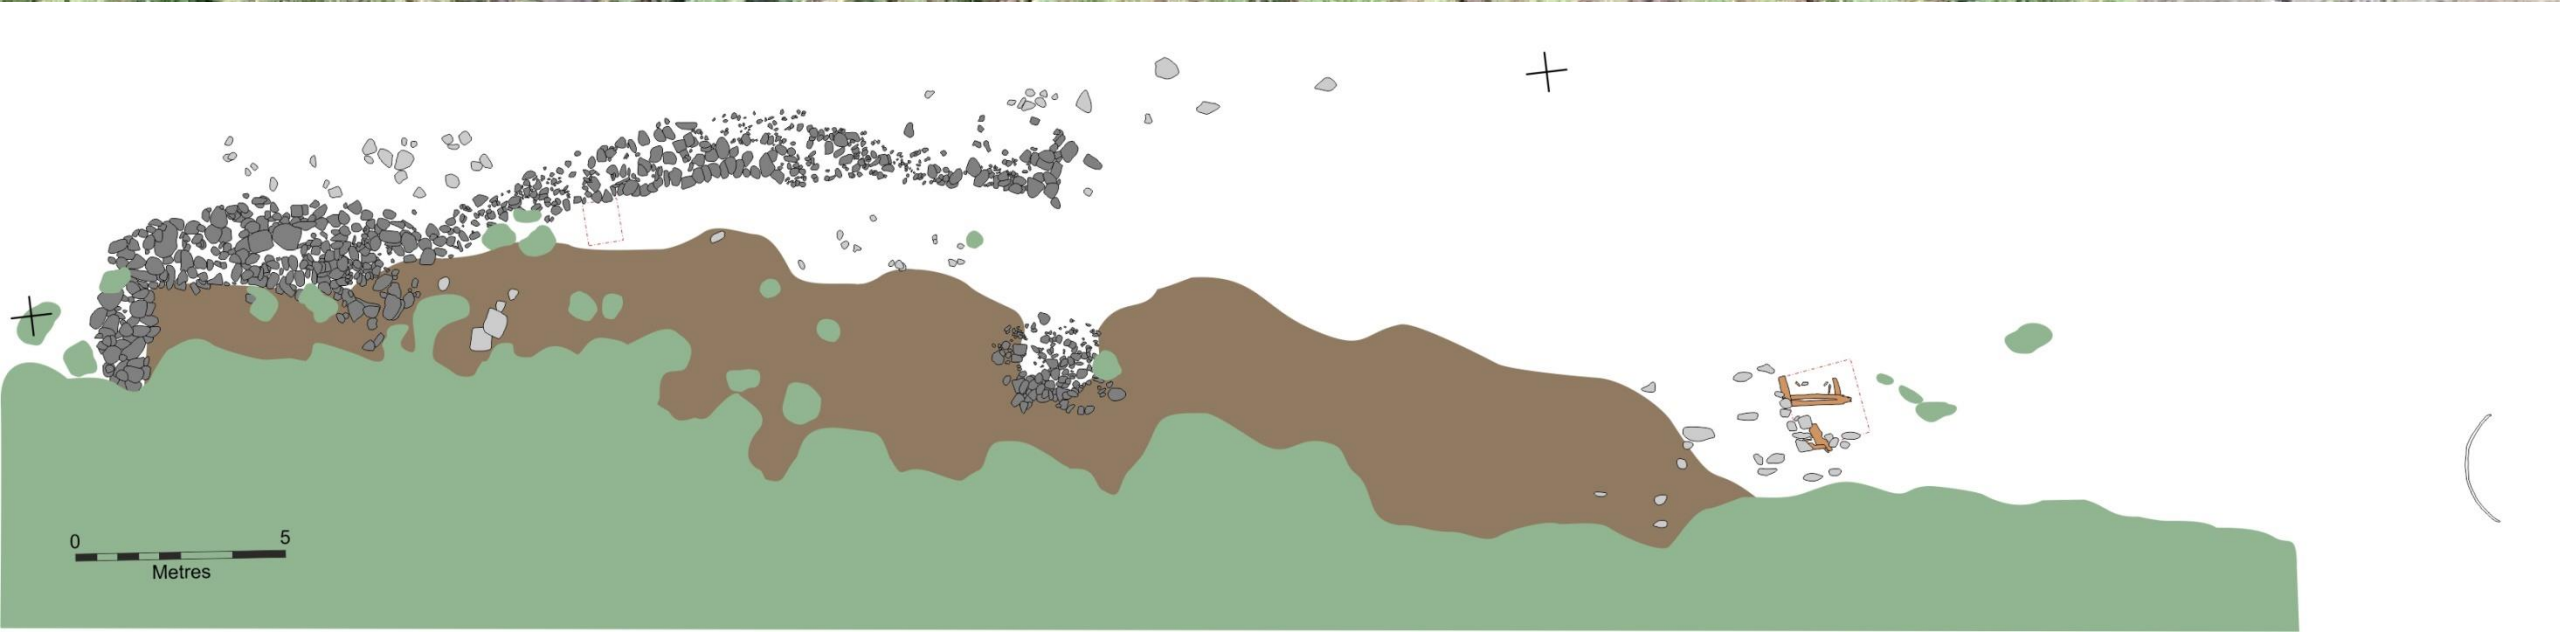

2005

2017

2004

2014

2017

2019

Drone view 2017

Drone & ground view 2017

Albatross Cove, Cooper Bay

Bird Island

Wilson Harbour

Wilson Harbour hearth

Photogrammetry

Seal "run"

0 2m

Scaled 'trace' drawing

Smeerenburg whaling station, Svalbard

Source: Thuestad et al. 2015

Larsen Harbour pot

UNIVERSITY OF
CAMBRIDGE

CAMBRIDGE
ARCHAEOLOGICAL UNIT

McDonald Institute
for Archaeological
Research

SHACKLETON